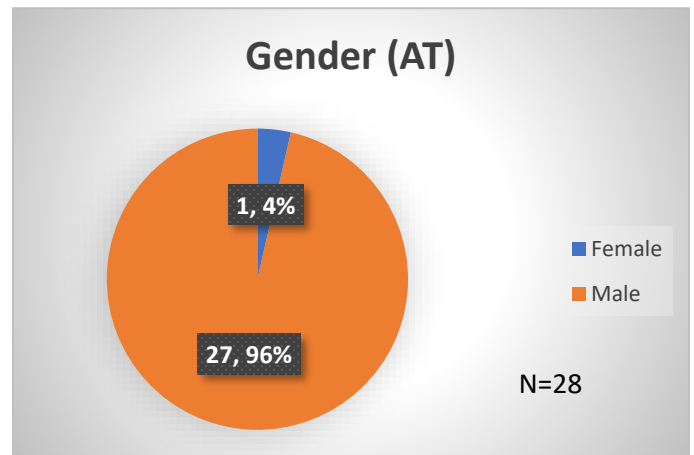

Daily Data Dashboard – November 27, 2023
Demographics for JTDC Population
Monday Morning Midnight Count

Total # of probation Involved youth¹: 1,323

¹ Probation Active: Any youth who is pending sentencing with an active social history, has been formally placed on probation or supervision with Cook County Juvenile Probation on the date of the report.