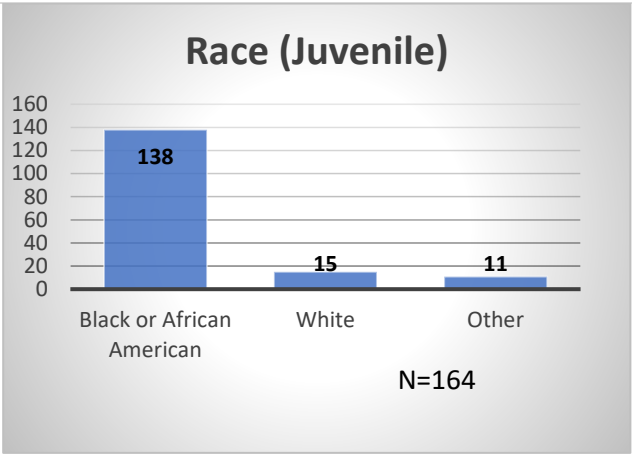

Daily Data Dashboard – November 27, 2023
Demographics for JTDC Population
Monday Morning Midnight Count

Data sources: cFive Supervisor – Probation Population and RMIS – JTDC Population