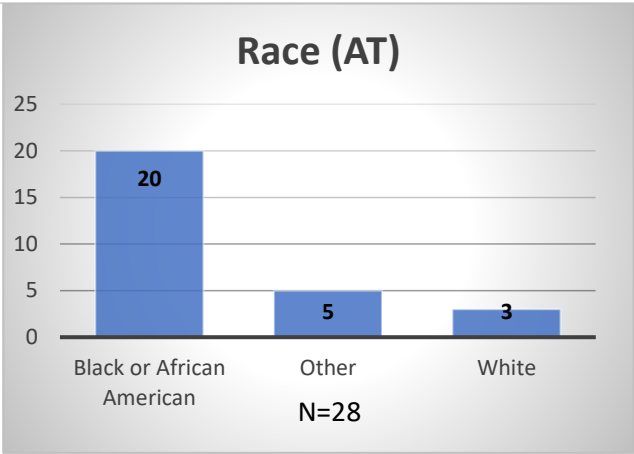

Daily Data Dashboard – November 27, 2023
Demographics for JTDC Population
Monday Morning Midnight Count

Data sources: cFive Supervisor – Probation Population and RMIS – JTDC Population