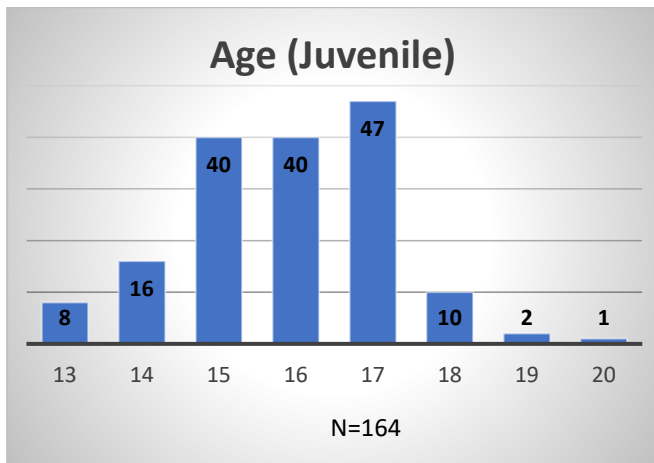

Daily Data Dashboard – November 27, 2023
Demographics for JTDC Population
Monday Morning Midnight Count

Total # of probation Involved youth¹: 1,323

¹ Probation Active: Any youth who is pending sentencing with an active social history, has been formally placed on probation or supervision with Cook County Juvenile Probation on the date of the report.