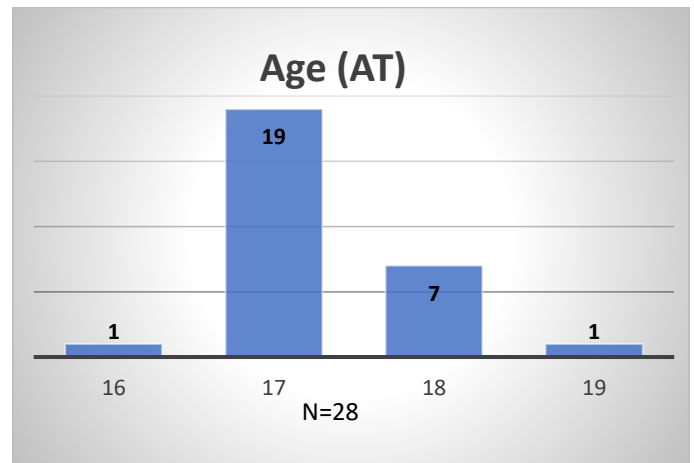

Daily Data Dashboard – November 27, 2023
Demographics for JTDC Population
Monday Morning Midnight Count

Total # of probation Involved youth¹: 1,323

¹ Probation Active: Any youth who is pending sentencing with an active social history, has been formally placed on probation or supervision with Cook County Juvenile Probation on the date of the report.