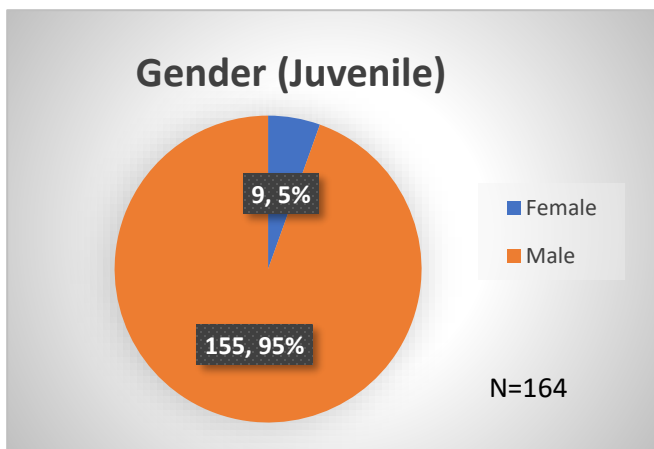

Daily Data Dashboard – November 27, 2023
Demographics for JTDC Population
Monday Morning Midnight Count

Total # of probation Involved youth¹: 1,323

¹ Probation Active: Any youth who is pending sentencing with an active social history, has been formally placed on probation or supervision with Cook County Juvenile Probation on the date of the report.