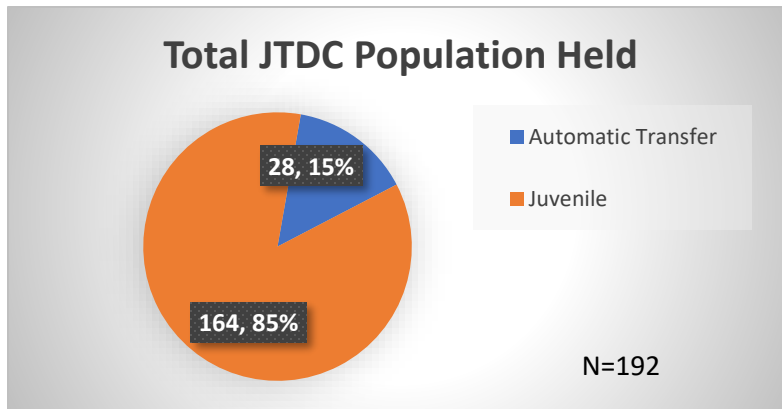

Daily Data Dashboard – November 27, 2023
Demographics for JTDC Population
Monday Morning Midnight Count

Total # of probation Involved youth¹: 1,323

¹ Probation Active: Any youth who is pending sentencing with an active social history, has been formally placed on probation or supervision with Cook County Juvenile Probation on the date of the report.